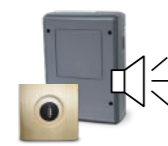

SBM-Remote start module

SBM-GLT-KNX/Modbus Modul

SBM-S BT Sound module

SBM-FL75/150 Coloured light module

SBM-App module

SBM-App module allows to control a sauna remotely from a smartphone or tablet-PC with the „EOS Spa Control“ app from any place worldwide (internet access required). Suitable for Android and Apple iOS. No separate power supply needed.